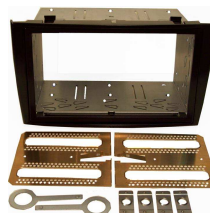

**306 SX**

Colour Black / Nero  
Car Radio Panel

**023.97**

Mascherina ISO

**406**

Colour Black / Nero  
Car Radio Panel

**023.21**

Mascherina ISO

**107**

Colour Black / Nero  
Car Radio Panel

**023.178/N**

**023.178/S**

Mascherina  
Doppio/Double DIN

**308 CC** dal 2008

Colour Black/Nero  
Colour Silver  
Car Radio Panel

**023.371**